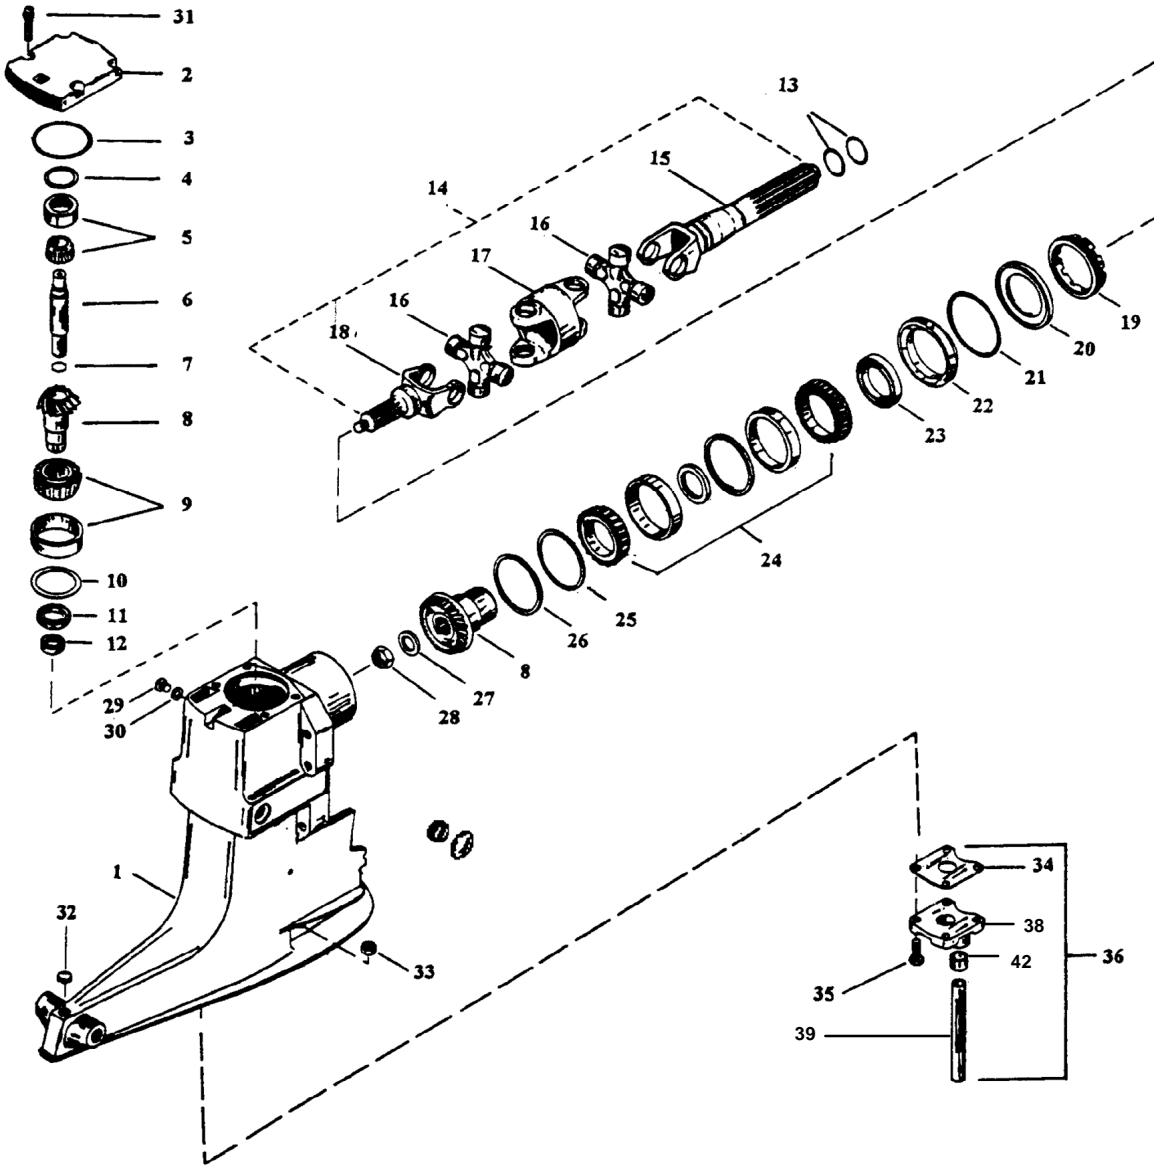

HER SHENG MARINE INDUSTRIAL CO., LTD.

MERCUISER

HER SHENG

R/MR/ALPHA ONE

DESPIECE PARTE SUPERIOR COLA - *Drive shaft housing components*

HER SHENG MARINE INDUSTRIAL CO., LTD.

MERCUISER		HER SHENG	R/MR/ALPHA ONE
N ^o	OEM	DESCRIPTION	DESCRIPCIÓN
1	1547-9412A 18	Drive Shaft Housing Assembly	Carcasa
2	94998A 4	Cover Assembly	Tapa con cojinete
3	25-32546	O-Ring	Anillo goma
4	15-45691A 1	Shim (For No. 21510 Bearing)	Gruaso (Para cojinete -for GLM 21510)
4	15-32563A 1	Shim (For No. 21511 Bearing)	Gruaso (Para cojinete- for GLM 21520)
5	31-61100A 1	Bearing Assembly (O.D. 1-15/16)	Rodamiento \varnothing exterior 49 mm
5	31-32575A 1	Bearing Assembly (O.D. 1-25/32)	Rodamiento \varnothing exterior 45 mm
6	45-55796	Drive Shaft	Eje piñón
7	25-55801	O-Ring	Anillo goma
8	43-18410A 4	Gear Set (1.50 or 1.47 Ratio) (20-22)	Juego piñones
8	43-45814A 5	Gear Set (1.65 or 1.62 Ratio) (24-24)	Juego piñones
8	43-75325A 3	Gear Set (1.84 or 1.81 Ratio) (17-19)	Juego piñones
8	43-55778A 3	Gear Set (1.98 or 1.94 Ratio) (20-24)	Juego piñones
9	31-32573A 1	Roller Bearing (1.50 Ratio)	Rodamiento
9	31-35990A 1	Roller Bearing (1.65, 1.84, 1.98 Ratio)	Rodamiento
9	31-66818A 1	Roller Bearing (1.32 Ratio)	Rodamiento
10	15-36178A 1	Shim	Gruaso
11	26-32511	Oil Seal	Retén
12	26-96503	Oil Seal	Retén
13	25-25439	O-Ring	Anillo goma
14	814819A 2	U-Joint Assembly	Cardan Completo
15	814819A 3	Yoke Assembly	Cardan Completo
16	75832T 1	U-Joint	Cruce cardan
16	805536A 2	U-Joint	Cruce cardan
17	39383T	Socket	Rótula cardan
18	46020-1	Yoke	Eje corto cardan
19	816811-1	Retainer	Tuerca porta retén
20	35983	Ring	Aro metálico
21	25-70937	O-Ring	Anillo goma
22	66081A 2	Carrier Assembly	Cierre carcasa
23	26-823894	Oil Seal	Retén
24	31-35988A 2	Roller Bearing	Rodamiento
25	15-35980A 1	Shim	Gruaso
26	15-71013	Shim	Gruaso
27	12-45810	Washer	Arandela tope